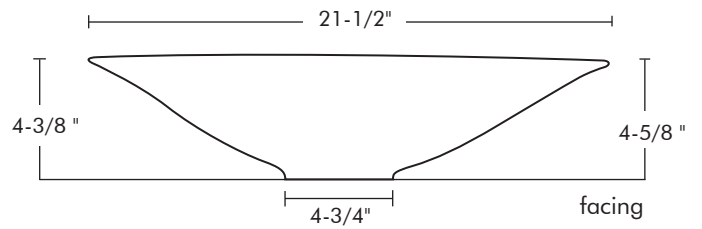

© 2002 Wawirka Inc. All designs and images

SHELL VESSEL

Shown in cast white bronze
with satin finish (6-WB).

Shell Vessel

SPECIFICATIONS

SHELL VESSEL

Model: SHE (+ finish)

Category: Bronze Vessel Sink

Mount: Free Standing Countertop

Finishes: Listed below

Measurements: 21-1/2" x 16-7/8" x 4-3/4"

Drain Opening: 1-3/4" ID

AVAILABLE FINISHES

Satin Metal: **5-S**, satin silicon bronze **6-WB**, satin white bronze