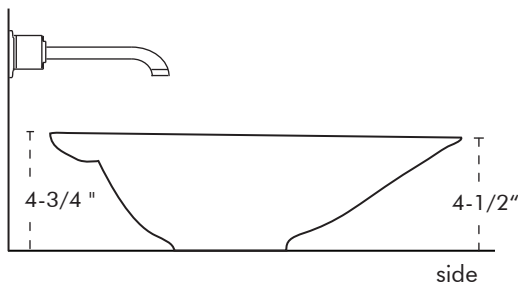

© 2002 Wawirka Inc. All designs and images

SHELL VESSEL

Shown in cast white bronze
with satin finish (6-WB).

Shell Vessel

SPECIFICATIONS

SHELL VESSEL

Model: SHE (+ finish)

Category: Bronze Vessel Sink

Mount: Free Standing Countertop

Finishes: Listed below

Measurements: 21-1/2" x 16-7/8" x 4-3/4"

Drain Opening: 1-3/4" ID

AVAILABLE FINISHES

Satin Metal: **5-S**, satin silicon bronze **6-WB**, satin white bronze