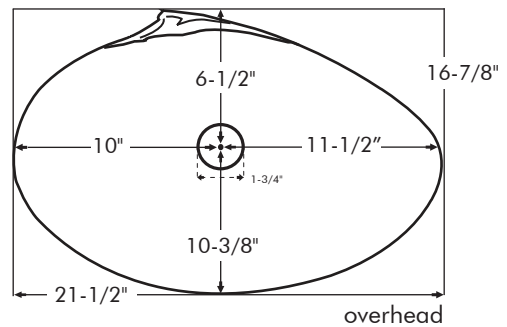

© 2002 Wawirka Inc. All designs and images

SHELL VESSEL

Shown in cast white bronze
with satin finish (6-WB).

Shell Vessel

SPECIFICATIONS

SHELL VESSEL

Model: SHE (+ finish)

Category: Bronze Vessel Sink

Mount: Free Standing Countertop

Finishes: Listed below

Measurements: 21-1/2" x 16-7/8" x 4-3/4"

Drain Opening: 1-3/4" ID

AVAILABLE FINISHES

Satin Metal: **5-S**, satin silicon bronze **6-WB**, satin white bronze