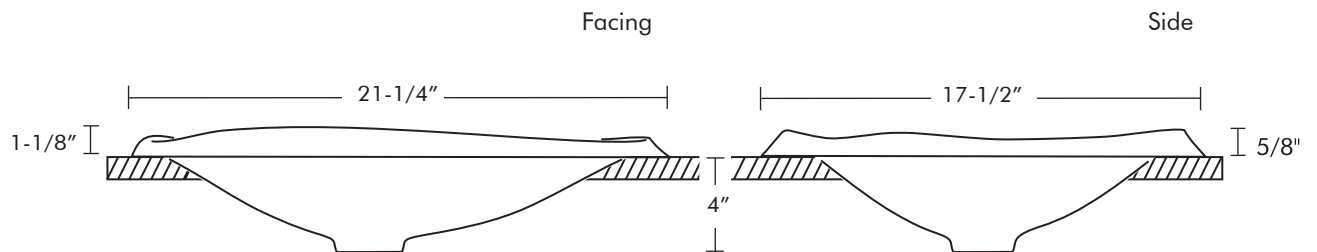

## SPECIFICATIONS

### RETRO SINK

**Model:** RET (+ finish)

**Category:** Bronze Vessel Sink

**Mount:** Self Rimming/Drop In

**Finishes:** Listed below

**Measures:** 21-1/4" x 17-1/2" x 4"

**Drain Opening:** 1-3/4" ID

**Note:** Installation template is mailed with sink unless requested prior to shipping.