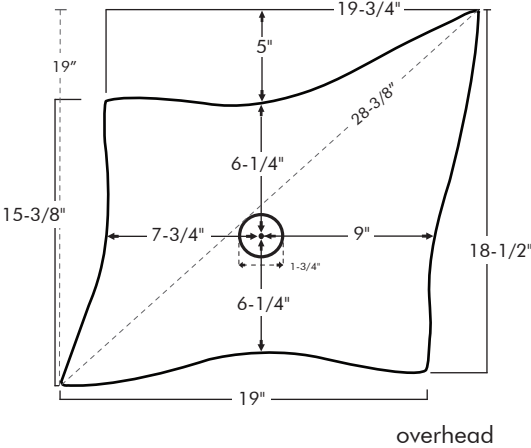

## ORIGARI VESSEL

**Main Image:** Origari vessel cast in silicon bronze, satin finish (5-S). Shown atop Angled Square Pedestal Foot - 1-1/8" high. Pedestal foot is sold separately.

**Lower Images:** Origari vessel facing(left) and Origari vessel side view(right).

### ORIGARI VESSEL

**Model:** ORI (+ finish)  
**Category:** Bronze Vessel Sink  
**Mount:** Free Standing Countertop  
**Finishes:** Listed below  
**Measurements:** 21" x 18-1/2" x 8-1/8"  
**Drain Opening:** 1-3/4" ID