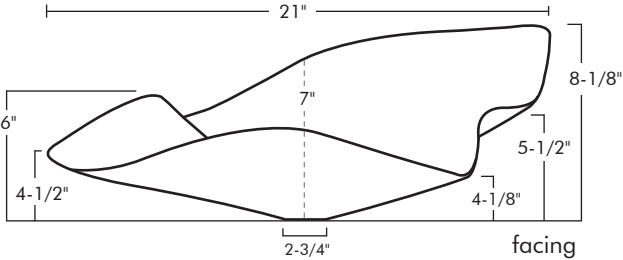

## ORIGARI VESSEL

**Main Image:** Origari vessel cast in silicon bronze, satin finish (5-S). Shown atop Angled Square Pedestal Foot - 1-1/8" high. Pedestal foot is sold separately.

**Lower Images:** Origari vessel facing(left) and Origari vessel side view(right).

### ORIGARI VESSEL

**Model:** ORI (+ finish)  
**Category:** Bronze Vessel Sink  
**Mount:** Free Standing Countertop  
**Finishes:** Listed below  
**Measurements:** 21" x 18-1/2" x 8-1/8"  
**Drain Opening:** 1-3/4" ID