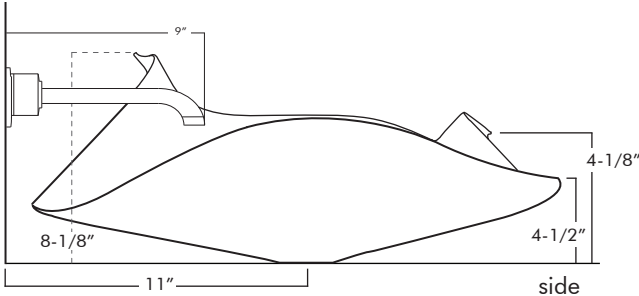

## ORIGARI VESSEL

**Main Image:** Origari vessel cast in silicon bronze, satin finish (5-S). Shown atop Angled Square Pedestal Foot - 1-1/8" high. Pedestal foot is sold separately.

**Lower Images:** Origari vessel facing(left) and Origari vessel side view(right).

### ORIGARI VESSEL

**Model:** ORI (+ finish)  
**Category:** Bronze Vessel Sink  
**Mount:** Free Standing Countertop  
**Finishes:** Listed below  
**Measurements:** 21" x 18-1/2" x 8-1/8"  
**Drain Opening:** 1-3/4" ID