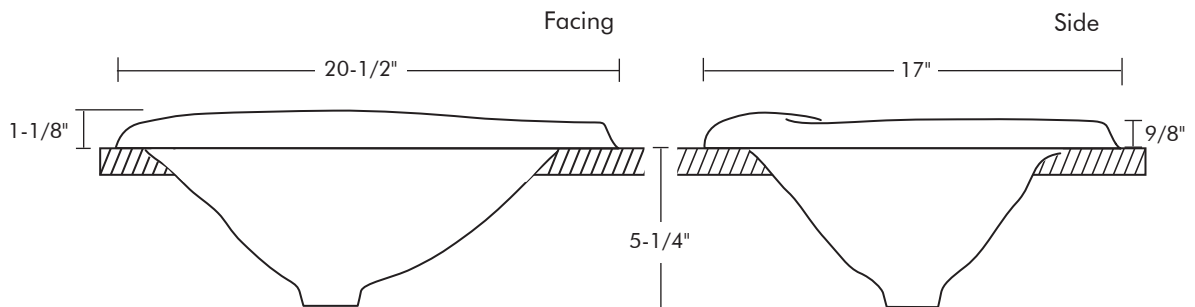

Category: Bronze Vessel Sink

Mount: Self Rimming/Drop In

Finishes: Listed below

Measurements: 20-1/2" x 17" x 5-1/4"

Drain Opening: 1-3/4" ID

Note: Installation template is mailed with sink unless requested prior to shipping.