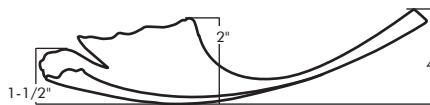

### GINKGO VESSEL, SMALL C

Model: GNK SM C (+ finish)

Category: Decorative Bowl/Soap dish

Finishes: Listed below