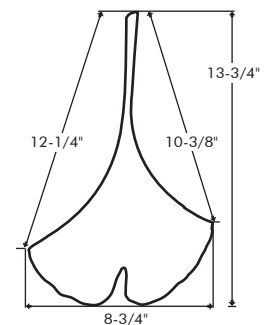

### GINKGO VESSEL, SMALL C

Model: GNK SM C (+ finish)

Category: Decorative Bowl/Soap dish

Finishes: Listed below