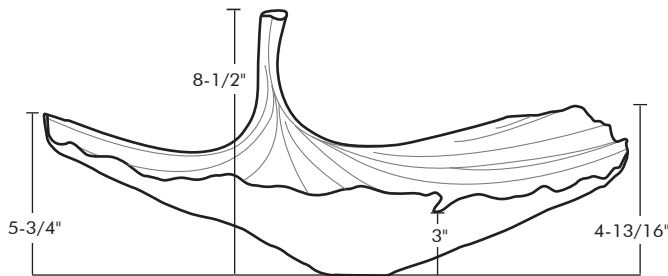

Ginkgo Vessels

Fallen Leaves Series
Vessels Large B, Medium, & Small C

SPECIFICATIONS

GINKGO VESSEL, LARGE B

Model: GNK LG B (+ finish) - as sink

Model: GNK LG B DEC (+ finish) - as decorative bowl

*as a decorative bowl, the drain hole would be absent

Category: Bronze Vessel Sink/Decorative Bowl

Mount: Free Standing Countertop

Finishes: Listed below

Drain Opening: 1-3/4" ID