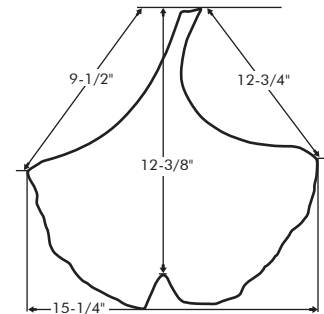

GINKGO VESSEL, MEDIUM

Model: GNK MED (+ finish)

Category: Decorative Bowl

Finishes: Listed below