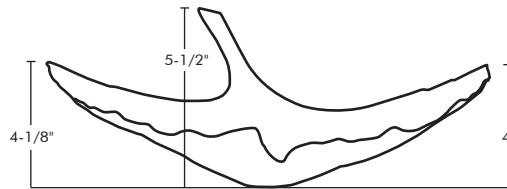

GINKGO VESSEL, MEDIUM

Model: GNK MED (+ finish)

Category: Decorative Bowl

Finishes: Listed below