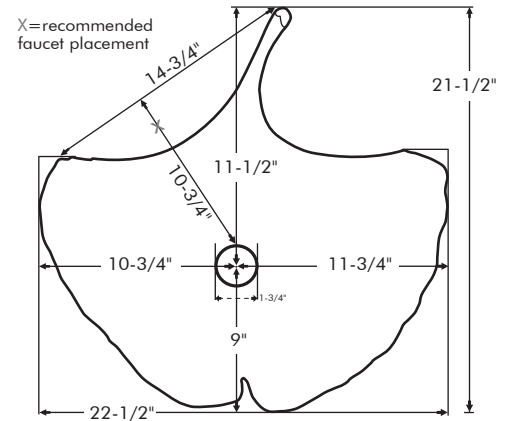

### GINKGO VESSEL, LARGE B

Model: GNK LG B (+ finish) - as sink

Model: GNK LG B DEC (+ finish) - as decorative bowl

\*as a decorative bowl, the drain hole would be absent

Category: Bronze Vessel Sink/Decorative Bowl

Mount: Free Standing Countertop

Finishes: Listed below

Drain Opening: 1-3/4" ID