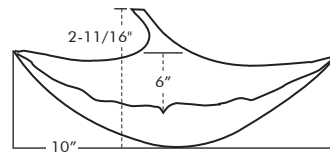

AVAILABLE FINISHES

Satin Metal: **5-S**, satin silicon bronze   **6-WB**, satin white bronze

Patina Finish: **1-CFS**, satin, gold/black

2-CCFSS, semimatte, green/gold, silver/black

3-CFM, matte, green/brown

4-CMS, semimatte, brown/black