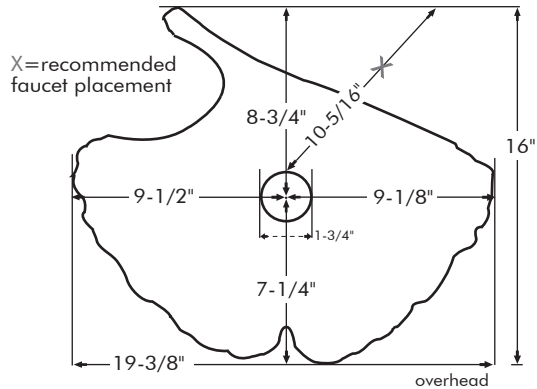

© 2007 Wawirka Inc., designs & images

GINKGO VESSELS

GINKGO LARGE A & SMALL B

Shown Top: Both vessels cast in silicon bronze with satin finish (5-S).

Shown Bottom: Alternate views of the Ginkgo large A vessel.

Ginkgo Vessels

Fallen Leaves Series

Vessels: Large A & Small B

SPECIFICATIONS

GINKGO VESSEL LARGE A

Model: GNK LG A (+ finish) - as sink

Model: GNK LG A DEC (+ finish) - as decorative bowl

Category: Bronze Vessel Sink/Decorative Bowl

Mount: Free Standing Countertop

Finishes: Listed below

Measurements: 19-3/8" x 16" x 5-1/2"h

Drain Opening: 1-3/4" ID

GINKGO VESSEL SMALL B

Model: GNK SM B (+ finish)

Category: Decorative Bowl/Soap Dish

Measurements: 10" x 6" x 2-11/16" h