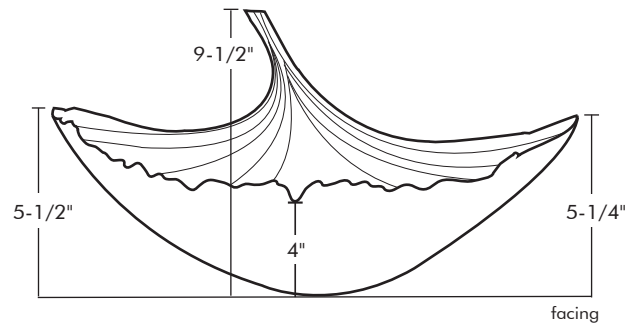

© 2007 Wawirka Inc., designs & images

GINKGO VESSELS

GINKGO LARGE A & SMALL B

Shown Top: Both vessels cast in silicon bronze with satin finish (5-S).

Shown Bottom: Alternate views of the Ginkgo large A vessel.

Ginkgo Vessels

Fallen Leaves Series

Vessels: Large A & Small B

SPECIFICATIONS

GINKGO VESSEL LARGE A

Model: GNK LG A (+ finish) - as sink

Model: GNK LG A DEC (+ finish) - as decorative bowl

Category: Bronze Vessel Sink/Decorative Bowl

Mount: Free Standing Countertop

Finishes: Listed below

Measurements: 19-3/8" x 16" x 5-1/2"h

Drain Opening: 1-3/4" ID

GINKGO VESSEL SMALL B

Model: GNK SM B (+ finish)

Category: Decorative Bowl/Soap Dish

Measurements: 10" x 6" x 2-11/16" h