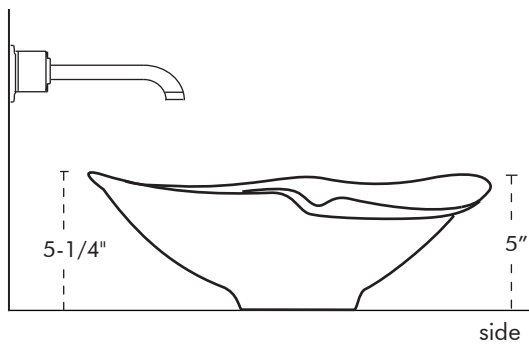

### FLIGHT VESSEL

Model: FLT (+ finish)

Category: Bronze Vessel Sink

Mount: Free Standing Countertop

Finishes: Listed below

Measurements: 21" x 14-1/4" x 5-1/4"

Drain Opening: 1-3/4" ID