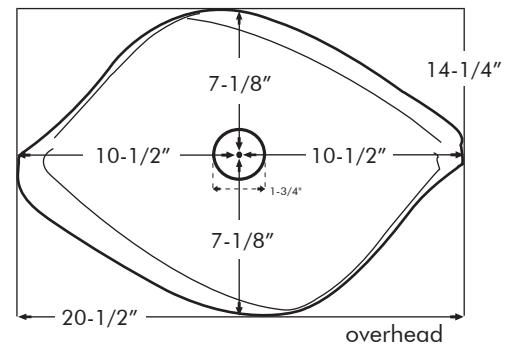

### FLIGHT VESSEL

Model: FLT (+ finish)

Category: Bronze Vessel Sink

Mount: Free Standing Countertop

Finishes: Listed below

Measurements: 21" x 14-1/4" x 5-1/4"

Drain Opening: 1-3/4" ID