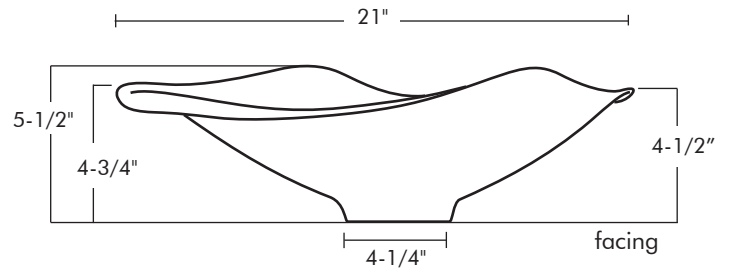

### FLIGHT VESSEL

Model: FLT (+ finish)

Category: Bronze Vessel Sink

Mount: Free Standing Countertop

Finishes: Listed below

Measurements: 21" x 14-1/4" x 5-1/4"

Drain Opening: 1-3/4" ID