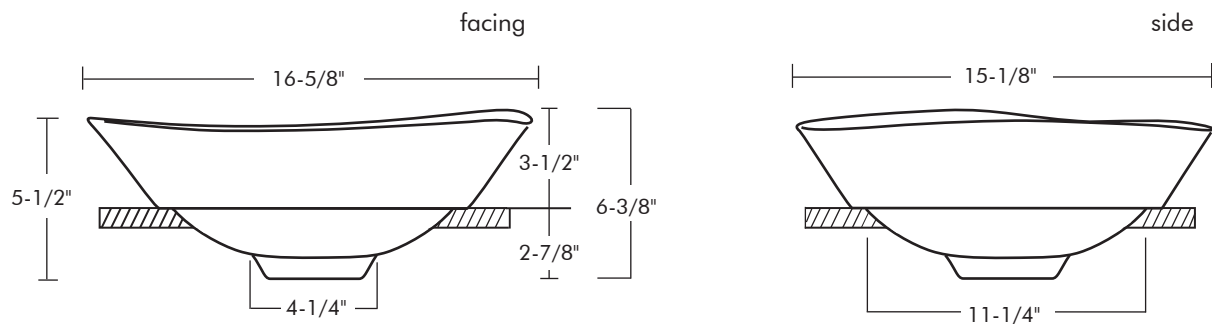

© 2003 Wawirka Inc. All designs and images

ECLIPSE VESSEL

SEMI-RECESSED

Shown in cast silicon bronze
with patina finish 1-CFS.

Eclipse Vessel

SPECIFICATIONS

ECLIPSE VESSEL, SEMI-RECESSED

Model: ECL (+ finish)

Category: Bronze Vessel Sink

Mount: Semi Recessed Vessel

Finishes: Listed below

Measurements: 16-5/8" x 15-1/8" x 6-3/8"

Drain Opening: 1-3/4" ID

Note: Installation template is mailed with sink unless requested prior to shipping.