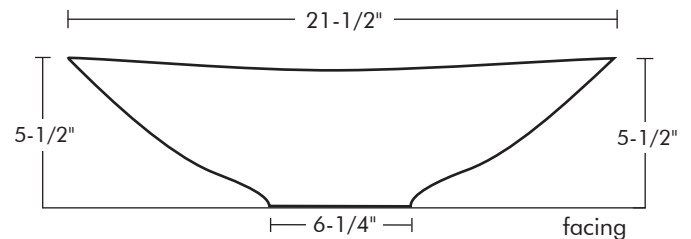

© 2001 Wawirka Inc. All designs and images

COUNTRY VESSEL

Shown in cast silicon bronze
with patina finish 3-CFM.

Country Vessel

SPECIFICATIONS

COUNTRY VESSEL

Model: CO (+ finish)

Category: Bronze Vessel Sink

Mount: Free Standing Countertop

Finishes: Listed below

Measurements: 21-1/2" x 16-1/4" x 5-1/2"

Drain Opening: 1-3/4" ID

AVAILABLE FINISHES

Satin Metal: **5-S**, satin silicon bronze **6-WB**, satin white bronze