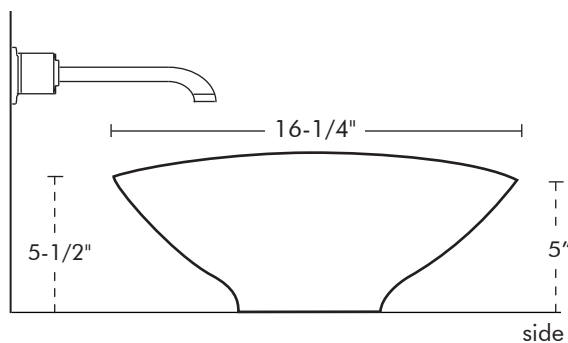

© 2001 Wawirka Inc. All designs and images

COUNTRY VESSEL

Shown in cast silicon bronze
with patina finish 3-CFM.

Country Vessel

SPECIFICATIONS

COUNTRY VESSEL

Model: CO (+ finish)

Category: Bronze Vessel Sink

Mount: Free Standing Countertop

Finishes: Listed below

Measurements: 21-1/2" x 16-1/4" x 5-1/2"

Drain Opening: 1-3/4" ID

AVAILABLE FINISHES

Satin Metal: **5-S**, satin silicon bronze **6-WB**, satin white bronze