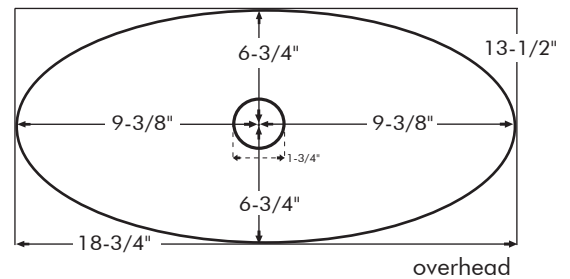

Cascade Vessel

SPECIFICATIONS

CASCADE VESSEL

Sku: CAS (+ finish)

Category: Bronze Vessel Sink

Mount: Free Standing Countertop

Finishes: Listed below

Measurements: 18-3/4" x 13-1/2" x 5-1/2"

Drain Opening: 1-3/4" ID

Note: More information on the Overflow Tray(OVTR) and Pedestal Foot(CAS FT) pictured w/ Cascade vessel are available on the Vessel Accessory page.

AVAILABLE FINISHES

Satin Metal: **5-S**, satin silicon bronze   **6-WB**, satin white bronze

Patina Finish: **1-CFS**, satin, gold/black

2-CCFSS, semimatte, green/gold, silver/black

3-CFM, matte, green/brown

4-CMS, semimatte, brown/black

9-SC, matte, silver cobalt (custom patina shown on exterior of vessel and tray edges in photo)