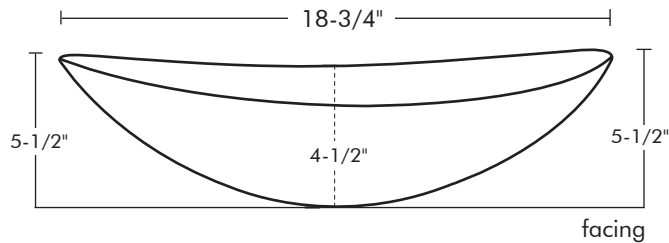

Cascade Vessel

SPECIFICATIONS

CASCADE VESSEL

Sku: CAS (+ finish)

Category: Bronze Vessel Sink

Mount: Free Standing Countertop

Finishes: Listed below

Measurements: 18-3/4" x 13-1/2" x 5-1/2"

Drain Opening: 1-3/4" ID

Note: More information on the Overflow Tray(OVTR) and Pedestal Foot(CAS FT) pictured w/ Cascade vessel are available on the Vessel Accessory page.

AVAILABLE FINISHES

Satin Metal: **5-S**, satin silicon bronze **6-WB**, satin white bronze