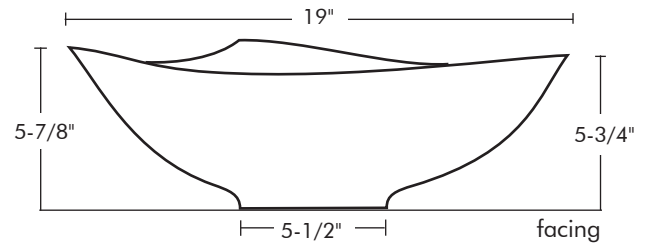

© 2000 Wawirka Inc. All designs and images

BRUSH STROKE VESSEL

Shown in cast silicon bronze
with patina finish 4-CMS.

Brush Stroke Vessel

SPECIFICATIONS

BRUSH STROKE VESSEL

Model: BR (+ finish)

Category: Bronze Vessel Sink

Mount: Free Standing Countertop

Finishes: Listed below

Measurements: 19" x 17-1/2" x 6-3/16"

Drain Opening: 1-3/4" ID

AVAILABLE FINISHES

Satin Metal: **5-S**, satin silicon bronze **6-WB**, satin white bronze