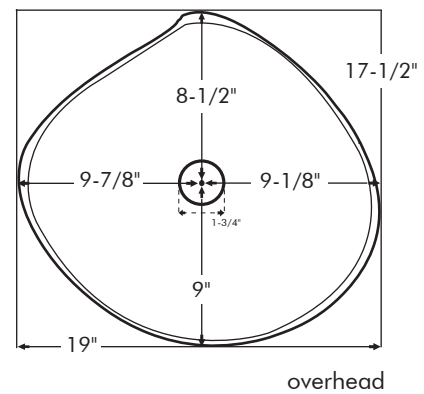

© 2000 Wawirka Inc. All designs and images

BRUSH STROKE VESSEL

Shown in cast silicon bronze
with patina finish 4-CMS.

Brush Stroke Vessel

SPECIFICATIONS

BRUSH STROKE VESSEL

Model: BR (+ finish)

Category: Bronze Vessel Sink

Mount: Free Standing Countertop

Finishes: Listed below

Measurements: 19" x 17-1/2" x 6-3/16"

Drain Opening: 1-3/4" ID

AVAILABLE FINISHES

Satin Metal: **5-S**, satin silicon bronze **6-WB**, satin white bronze