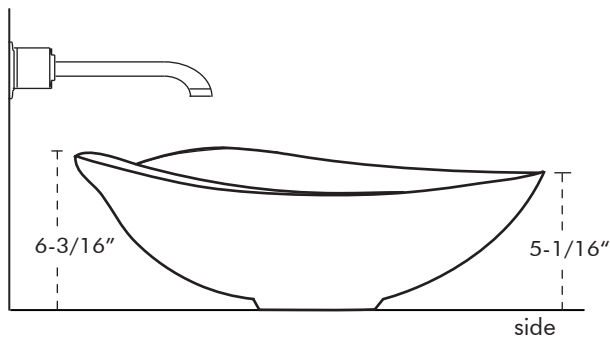

© 2000 Wawirka Inc. All designs and images

BRUSH STROKE VESSEL

Shown in cast silicon bronze
with patina finish 4-CMS.

Brush Stroke Vessel

SPECIFICATIONS

BRUSH STROKE VESSEL

Model: BR (+ finish)

Category: Bronze Vessel Sink

Mount: Free Standing Countertop

Finishes: Listed below

Measurements: 19" x 17-1/2" x 6-3/16"

Drain Opening: 1-3/4" ID

AVAILABLE FINISHES

Satin Metal: **5-S**, satin silicon bronze **6-WB**, satin white bronze