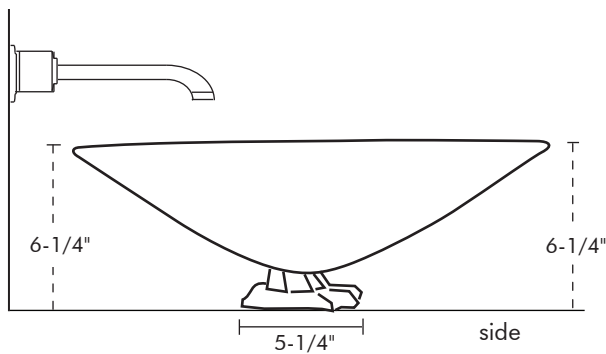

© 2002 Wawirka Inc. All designs and images

BEGINNINGS VESSEL

Shown in cast silicon bronze
with satin finish (5-S).

Beginnings Vessel

SPECIFICATIONS

BEGINNINGS VESSEL

Model: **BEG** (+ finish)

Category: Bronze Vessel Sink

Mount: Free Standing Countertop

Finishes: Listed below

Measurements: 19-1/4" x 19-1/4" x 6-1/4"

Drain Opening: 1-3/4" ID

AVAILABLE FINISHES

Satin Metal: **5-S**, satin silicon bronze **6-WB**, satin white bronze