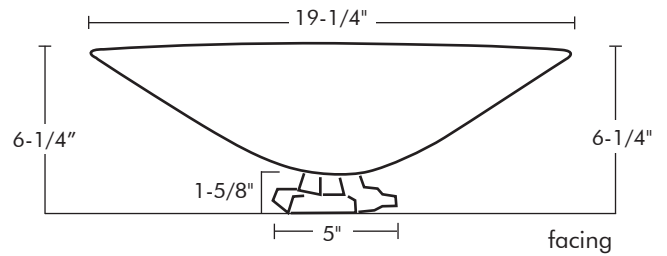

© 2002 Wawirka Inc. All designs and images

BEGINNINGS VESSEL

Shown in cast silicon bronze
with satin finish (5-S).

Beginnings Vessel

SPECIFICATIONS

BEGINNINGS VESSEL

Model: **BEG** (+ finish)

Category: Bronze Vessel Sink

Mount: Free Standing Countertop

Finishes: Listed below

Measurements: 19-1/4" x 19-1/4" x 6-1/4"

Drain Opening: 1-3/4" ID

AVAILABLE FINISHES

Satin Metal: **5-S**, satin silicon bronze **6-WB**, satin white bronze