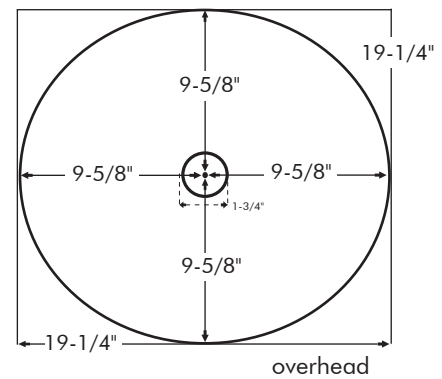

© 2002 Wawirka Inc. All designs and images

BEGINNINGS VESSEL

Shown in cast silicon bronze
with satin finish (5-S).

Beginnings Vessel

SPECIFICATIONS

BEGINNINGS VESSEL

Model: **BEG** (+ finish)

Category: Bronze Vessel Sink

Mount: Free Standing Countertop

Finishes: Listed below

Measurements: 19-1/4" x 19-1/4" x 6-1/4"

Drain Opening: 1-3/4" ID

AVAILABLE FINISHES

Satin Metal: **5-S**, satin silicon bronze **6-WB**, satin white bronze