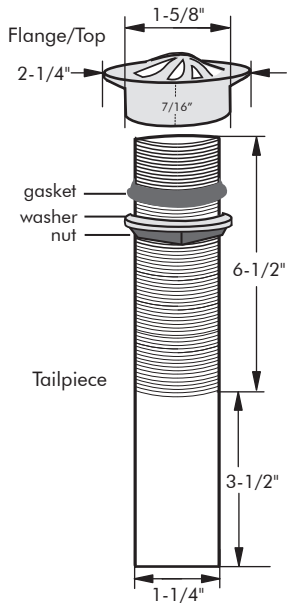

Vessel Accessories

WAWIRKA DRAIN ASSEMBLY

Model: DRN (+ finish)

Style: Grid Strainer

Finishes: Listed bottom left

Note: Our drain flange is cast bronze - unplated solid alloy, designed by Julie Wawirka. The tailpiece is plated brass. Available with P Trap for exposed installations, please call for pricing.

OVERFLOW TRAY

Model: OVTR (+ finish)

Finishes: Listed bottom left

Drain: Pop up style drain required for use with tray.

Note: Overflow tray is available for use only with vessel models: Cascade and Pebble "A".

*A photo of the tray overflow paired with the above mentioned vessels can be seen on their respective specification sheets.