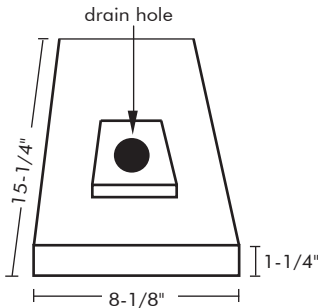

## OVERFLOW TRAY

**Model:** OVTR (+ finish)

**Finishes:** Listed bottom left

**Drain:** Pop up style drain required for use with tray.

**Note:** Overflow tray is available for use only with vessel models: Cascade and Pebble "A".

\*A photo of the tray overflow paired with the above mentioned vessels can be seen on their respective specification sheets.

**PEDESTAL FEET:** The pedestal feet add height and style to a vessel installation. Wawirka's drain model (DRN) is recommended for use with the pedestal feet. Please note that the feet are available with select vessels only.

## CASCADE FOOT (1" h)

**Model:** CAS FT (+ finish)

**Finishes:** Listed bottom left

**Drain Hole:** 1-1/2" ID

**Available with vessel model:** Cascade

\*The Cascade Foot can be seen on the specification sheet for vessel Cascade.

## ANGLED SQUARE FOOT (3/4" h)

**Model:** FT ANG SQ2 (+ finish)

**Measures** 3-1/2" x 3-1/2" x 3/4" h

\*The Angled Square Foot can be seen on the specification sheet for vessel Pebble "B".