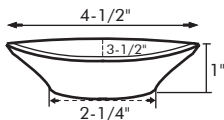

CASCADE FOOT (1" h)

Model: CAS FT (+ finish)

Finishes: Listed bottom left

Drain Hole: 1-1/2" ID

Available with vessel model: Cascade

*The Cascade Foot can be seen on the specification sheet for vessel Cascade.