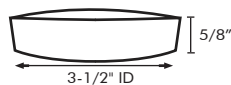

## CASCADE FOOT (1" h)

**Model:** CAS FT (+ finish)

**Finishes:** Listed bottom left

**Drain Hole:** 1-1/2" ID

**Available with vessel model:** Cascade

\*The Cascade Foot can be seen on the specification sheet for vessel Cascade.