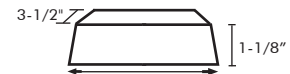

## ANGLED ROUND FOOT (5/8" h)

**Model:** FT ANG RND (+ finish)

**Finishes:** Listed bottom left

**Available with vessel models:**

Cascade, Pebbles "A" & "B", and Ginkgo Large A and Ginkgo Large B

\*The Angled Round Foot can be seen on the specification sheet for vessel Pebble "B".